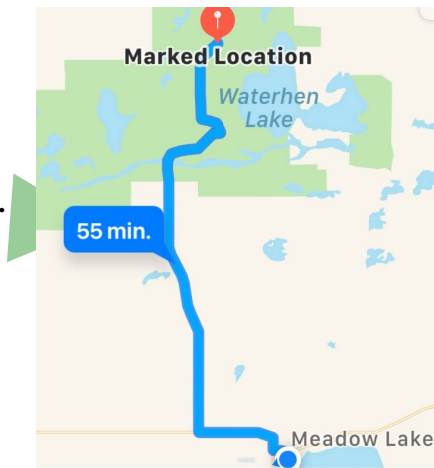

The beauty and enjoyment of nature...

Unique times of Fellowship ...

Times of spiritual refreshing and growth....

Where? Bethel Gospel Camp

(located on Jeanette Lake, Meadow Lake Provincial Park)

REGISTRATION FORM